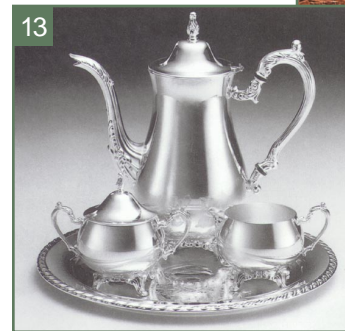

10. Howard Miller Medford Clock

Quartz, Dual Chime Movement Plays Westminster and Whittington Chimes. Also Features Volume Control and Automatic Nighttime Shut Off. 11 1/4"H.

11. Bulova Wall Clock

Solid Oak Case, California Oak Finish. Decorative Screened Glass. Westminster Melody On the Hour. 26 1/8"H x 13 3/16"W x 4 3/4"D.

12. Waterford Stratton Lamp

21" Waterford Stratton Lamp with White Rapture Pleated and Shirred Shade.

13. Oneida 4 Pc. Coffee Service

Includes: 48 oz. Coffee Pot, 10 oz. Covered Sugar Bowl, 10 oz. Cream Pitcher and 12" Round Tray.

14. Bulova Men's Watch

Grey Dial, Men's Calendar. Second Hand. Stainless Steel Bracelet. Fold Over Buckle. Water Resistant to 100 Feet.

15. Bulova Ladies Watch

Grey Dial. Second Hand. Fold Over Buckle. Water Resistant to 100 Feet.