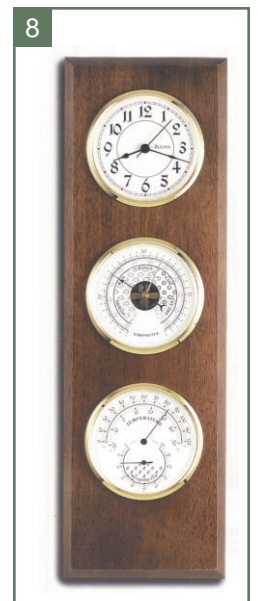

3. 8 x 10 Photo Frame

Waterford "Metropolitan" 8 x 10 Photo Frame.

4. 5 Pc. Whiskey Set

Oneida 5 Pc. Whiskey Set from the Antonia 24% Lead Crystal Collection.

5. Pillar With Candle

7 1/2" Waterford "Metropolitan" Pillar with 4" Candle.

6. Portland Blue Vase

7 1/4" Wedgwood "Bountiful" Vase – Portland Blue on Wooden Base 7" x 2 1/4".

7. Canterbury Bowl

10" Waterford "Canterbury" Bowl on Wooden Base 7" x 2 1/4".

8. Nautical Wall Clock

Bulova Nautical Wall Clock Solid Wood Case, Walnut Finish. Barometer with Inches and Millibars. Hygrometer. Thermometer with Fahrenheit and Centigrade. Second Hand. 17 5/8"H x 5 1/2"W x 1 1/4"D.

Retirement Recognition Program

9. Anniversary Clock

Brass Finish Over Metal Base. Brass Pillars and Dial Ring. Corning Pyrex Glass Dome. Swarovsky Crystal Ball Pendulum. German Quartz Movement. Westminster Chimes. 12"H x 7 1/2"W.

10. Howard Miller Medford Clock

Quartz, Dual Chime Movement Plays Westminster and Whittington Chimes. Also Features Volume Control and Automatic Nighttime Shut Off. 11 1/4"H.

11. Bulova Wall Clock

Solid Oak Case, California Oak Finish. Decorative Screened Glass. Westminster Melody On the Hour. 26 1/8"H x 13 3/16"W x 4 3/4"D.